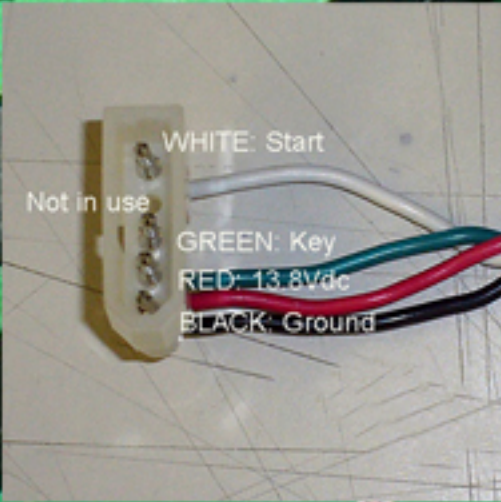

Fig. 1 CABLE CONNECTIONS

ERRATA SHEET

Please refer this for correct wire-configuration.

Thank you

GND
13.8Vdc
Start
Key

Not in use
WHITE: Start
GREEN: Key
RED: 13.8Vdc
BLACK: Ground