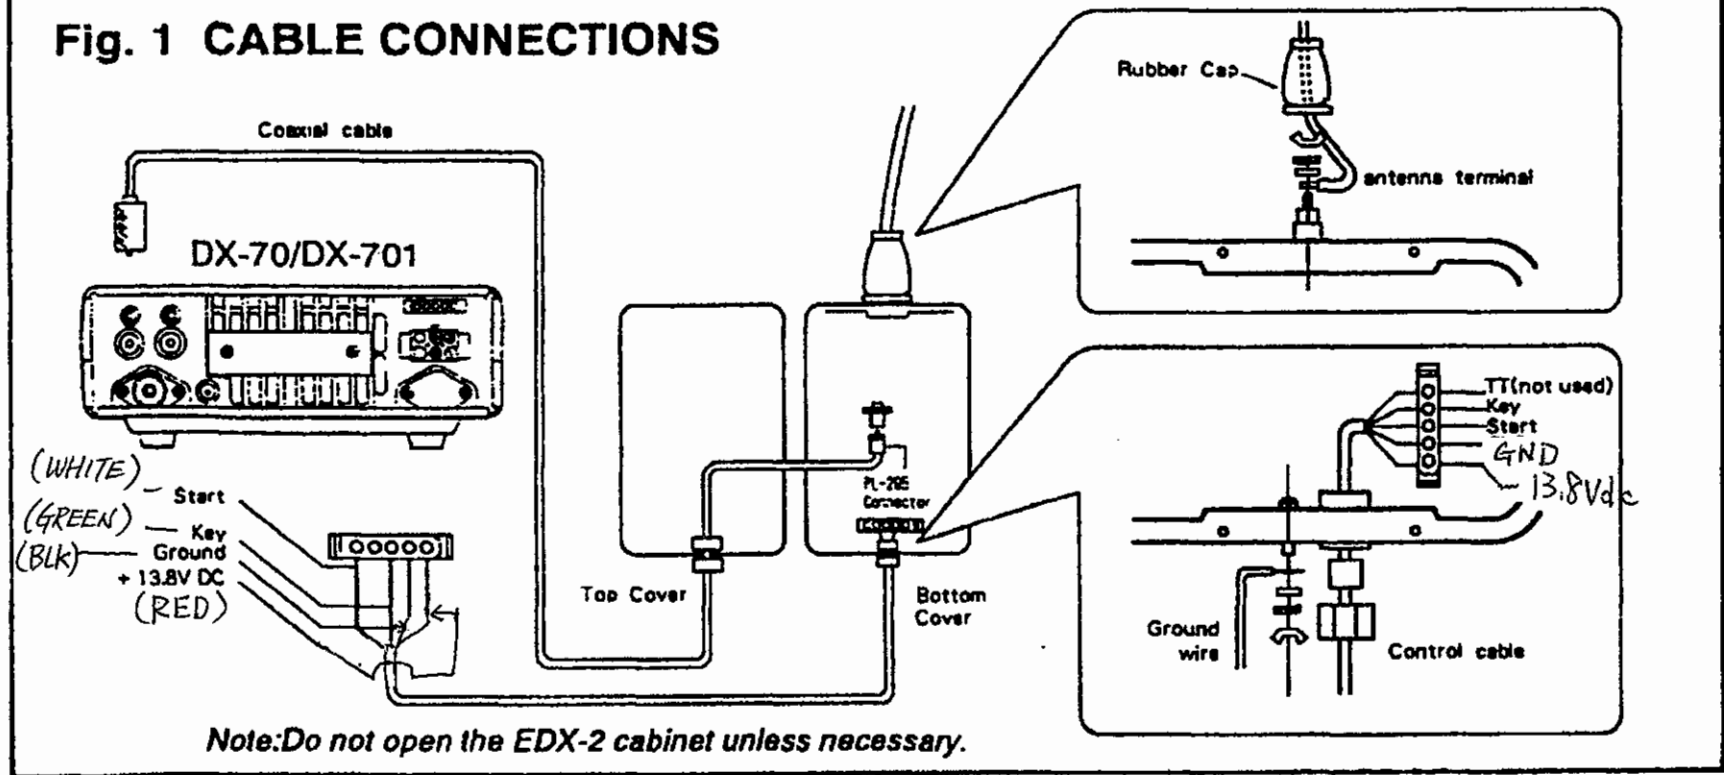

Fig. 1 CABLE CONNECTIONS

ERRATA SHEET

Please refer this for correct wire-configuration.

Thank you

GND
13.8Vdc
Start
Key

Not in use
WHITE: Start
GREEN: Key
RED: 13.8Vdc
BLACK: Ground