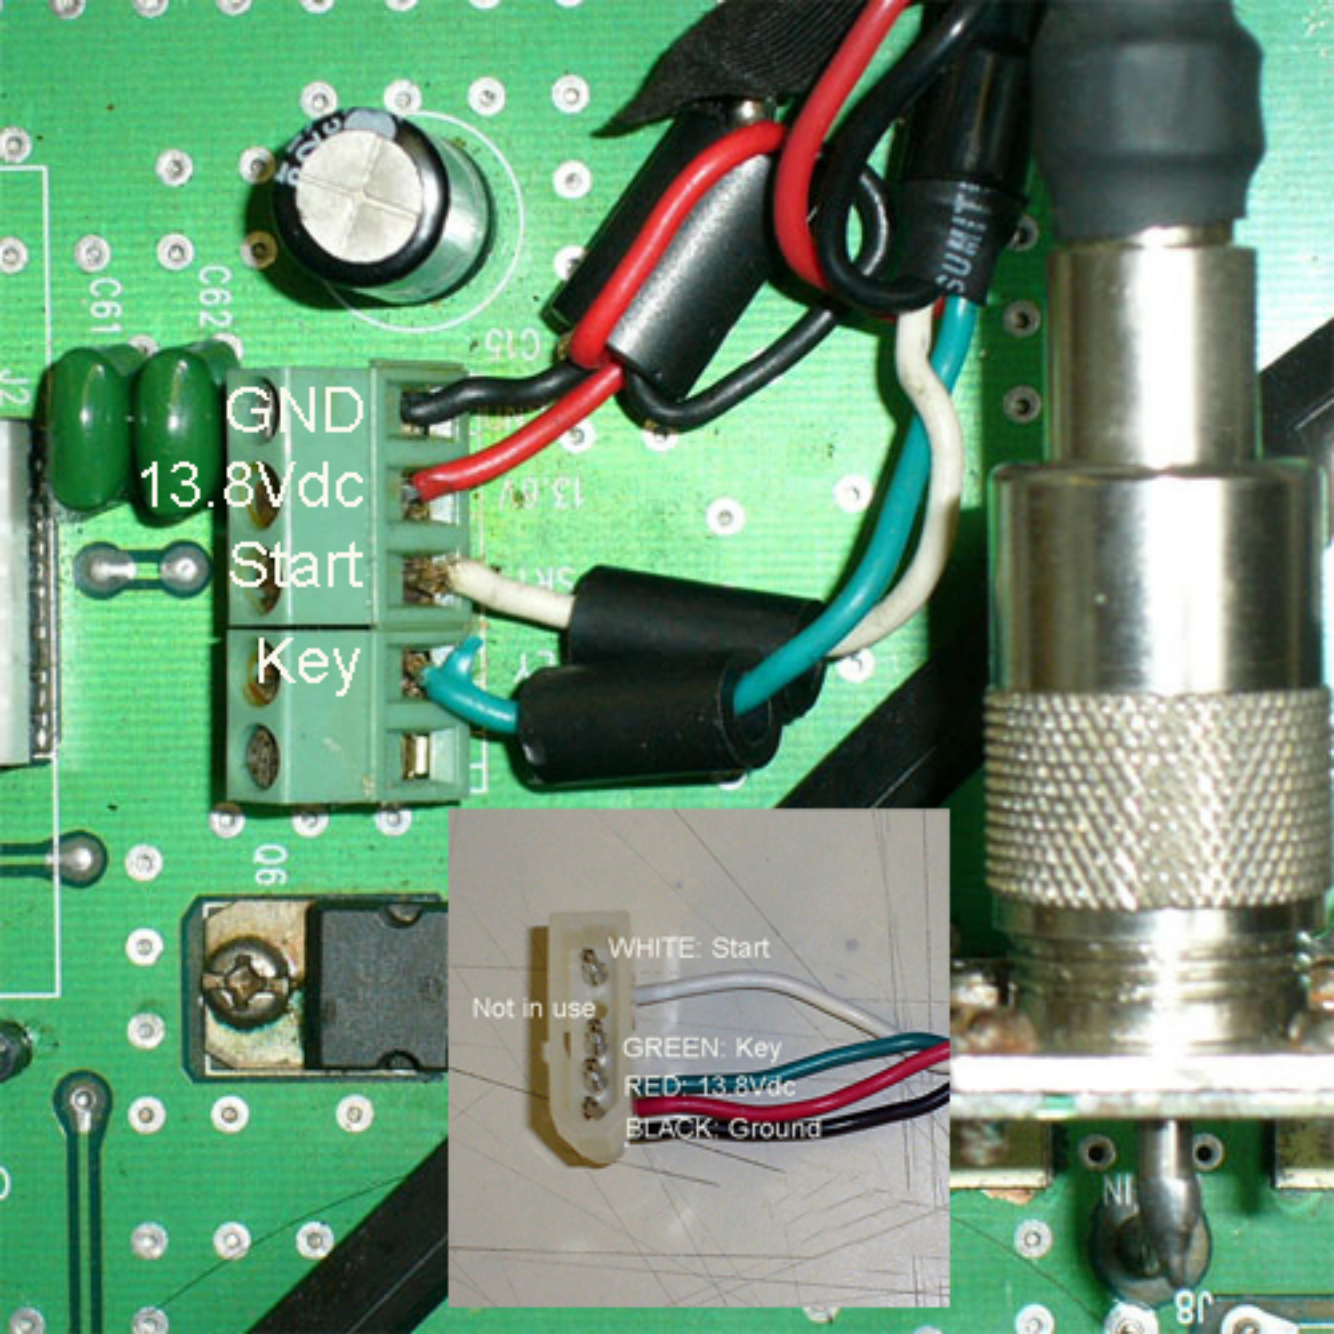

Fig. 1 CABLE CONNECTIONS

ERRATA SHEET

Please refer this for correct wire-configuration.

Thank you

GND
13.8Vdc
Start
Key

Not in use
WHITE: Start
GREEN: Key
RED: 13.8Vdc
BLACK: Ground